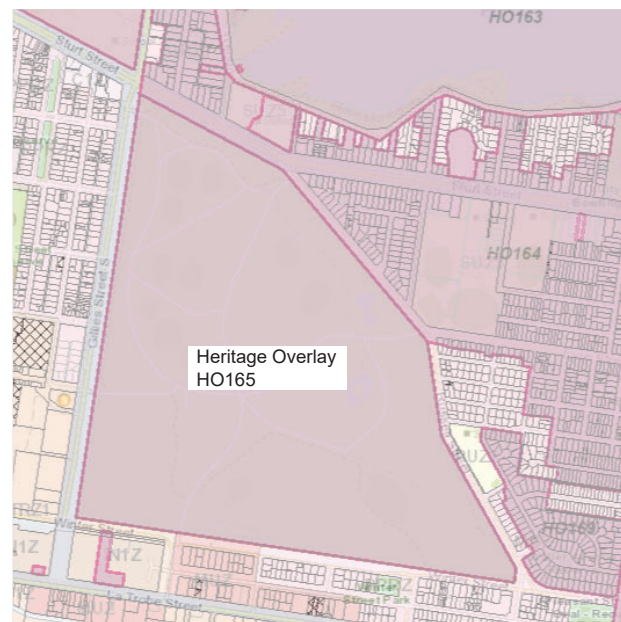

CONTEXT MAP & SITE MAP

Figure 1: Context Map

Figure 2: Site Map

PLANNING ZONES, OVERLAY AND THE VICTORIA PARK MASTERPLAN PRECINCTS

Figure 3: Zoning Map

Figure 4: Overlay Map

Memorial located in the Lakes, Wetlands and Arboretum Precinct.

Figure 5: Victoria Park Masterplan Precincts

SITE MAP & DETAILED SITE MAP

Figure 5: Site Map

Figure 6: Detail Site Map

EXISTING SITE PHOTOS

Photo 1: Looking north west across pond.

Photo 2: Looking into pond area.

Figure 5: Site Map

Photo 3: Looking south west across pond.

Photo 4: Looking south east across pond.

Photo 5: Looking west towards gravel carpark.