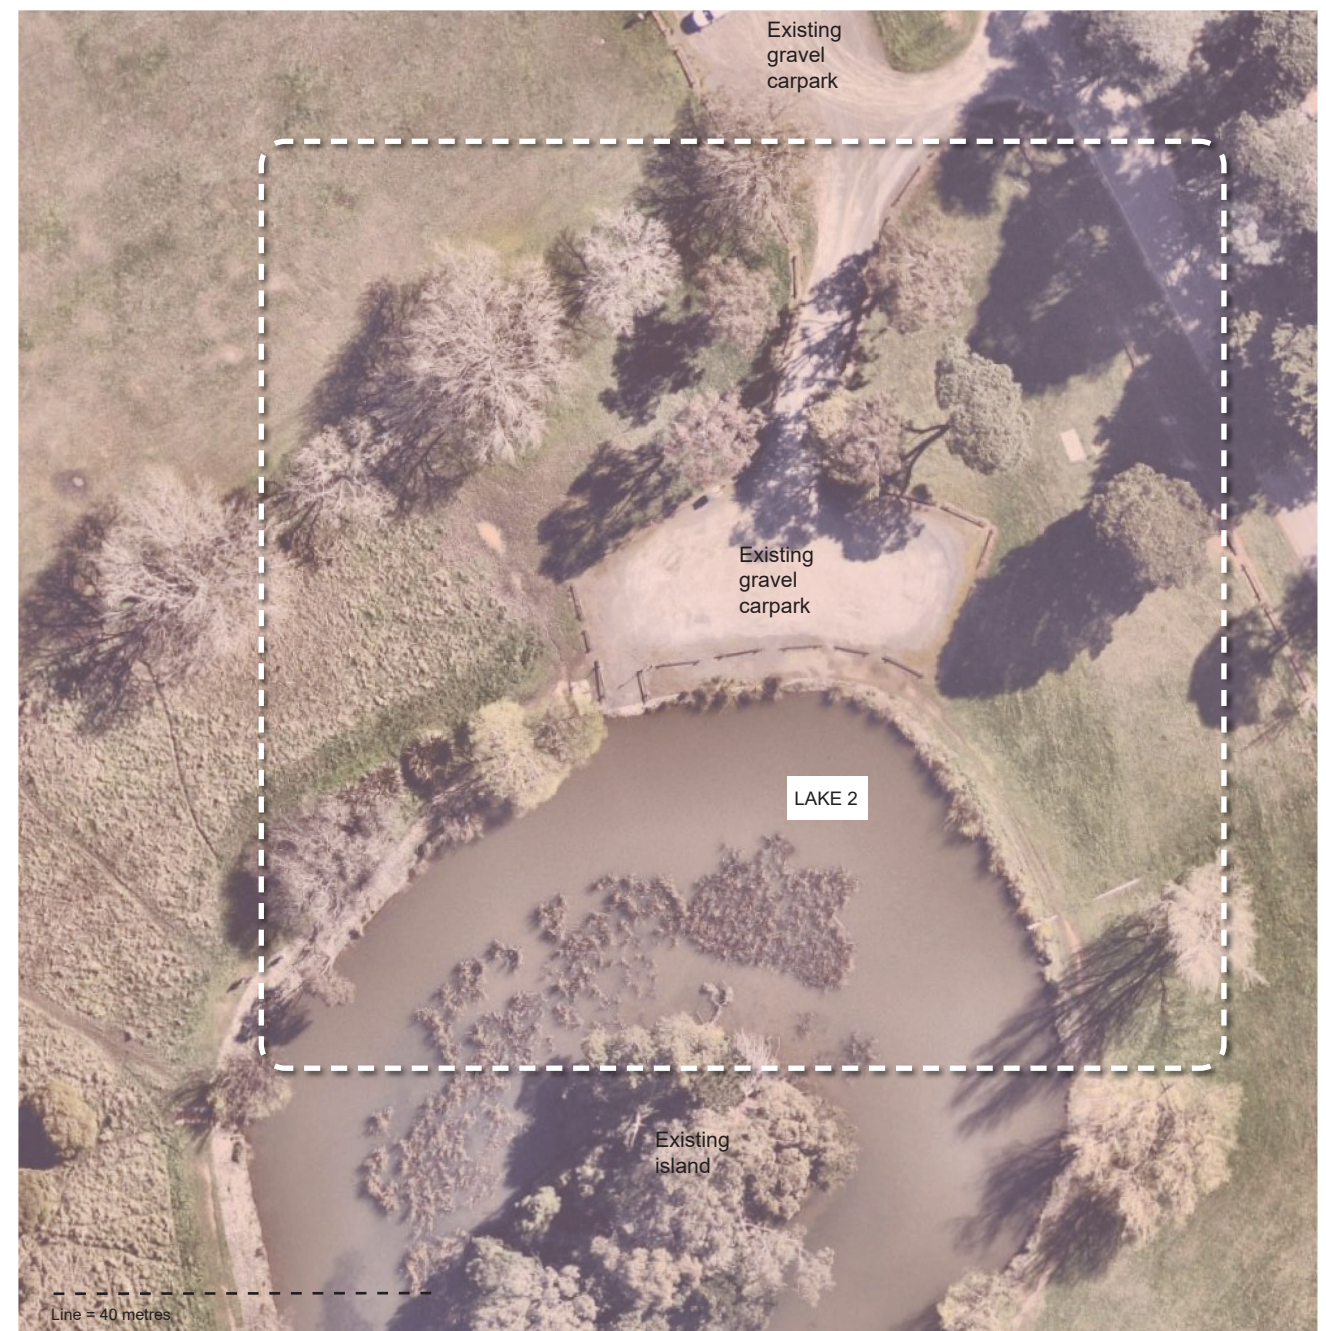

CONTEXT MAP & SITE MAP

Figure 1: Context Map

Figure 2: Site Map

PLANNING ZONES, OVERLAY AND THE VICTORIA PARK MASTERPLAN PRECINCTS

Figure 3: Zoning Map

Figure 4: Overlay Map

Memorial located in the Lakes, Wetlands and Arboretum Precinct.

Figure 5: Victoria Park Masterplan Precincts

SITE MAP & DETAILED SITE MAP

Figure 5: Site Map

Figure 6: Detail Site Map

EXISTING SITE PHOTOS

Photo 1: Looking north west across pond.

Photo 2: Looking into pond area.

Figure 5: Site Map

Photo 3: Looking south west across pond.

Photo 4: Looking south east across pond.

Photo 5: Looking west towards gravel carpark.