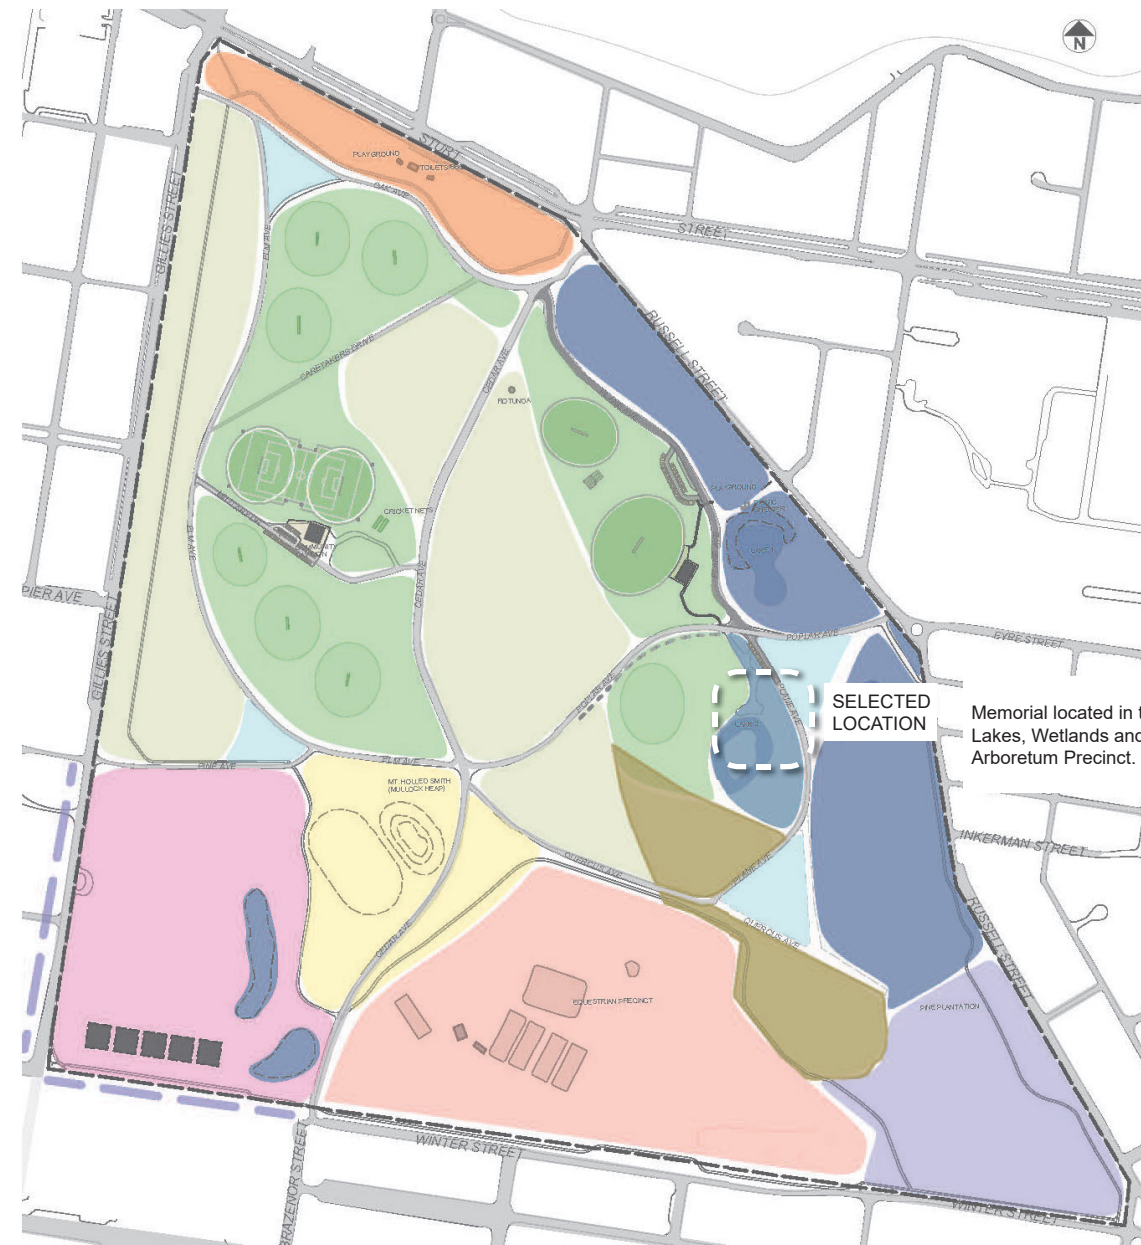

CONTEXT MAP & SITE MAP

Figure 1: Context Map

Figure 2: Site Map

PLANNING ZONES, OVERLAY AND THE VICTORIA PARK MASTERPLAN PRECINCTS

Figure 3: Zoning Map

Figure 4: Overlay Map

Memorial located in the Lakes, Wetlands and Arboretum Precinct.

Figure 5: Victoria Park Masterplan Precincts

SITE MAP & DETAILED SITE MAP

Figure 5: Site Map

Figure 6: Detail Site Map

EXISTING SITE PHOTOS

Photo 1: Looking north west across pond.

Photo 2: Looking into pond area.

Figure 5: Site Map

Photo 3: Looking south west across pond.

Photo 4: Looking south east across pond.

Photo 5: Looking west towards gravel carpark.