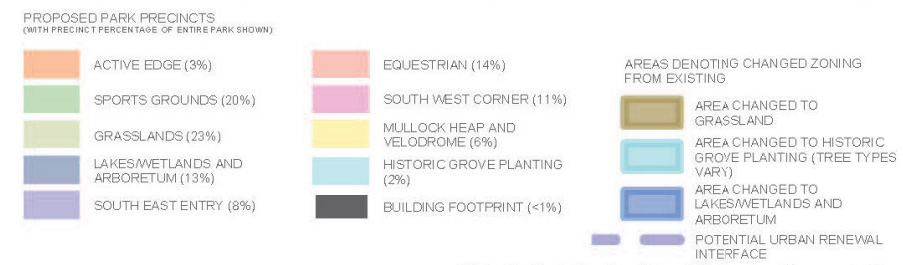

CONTEXT MAP & SITE MAP

Figure 1: Context Map

Figure 2: Site Map

PLANNING ZONES, OVERLAY AND THE VICTORIA PARK MASTERPLAN PRECINCTS

Figure 3: Zoning Map

Figure 4: Overlay Map

Memorial located in the Lakes, Wetlands and Arboretum Precinct.

Figure 5: Victoria Park Masterplan Precincts

SITE MAP & DETAILED SITE MAP

Figure 5: Site Map

Figure 6: Detail Site Map

EXISTING SITE PHOTOS

Photo 1: Looking north west across pond.

Photo 2: Looking into pond area.